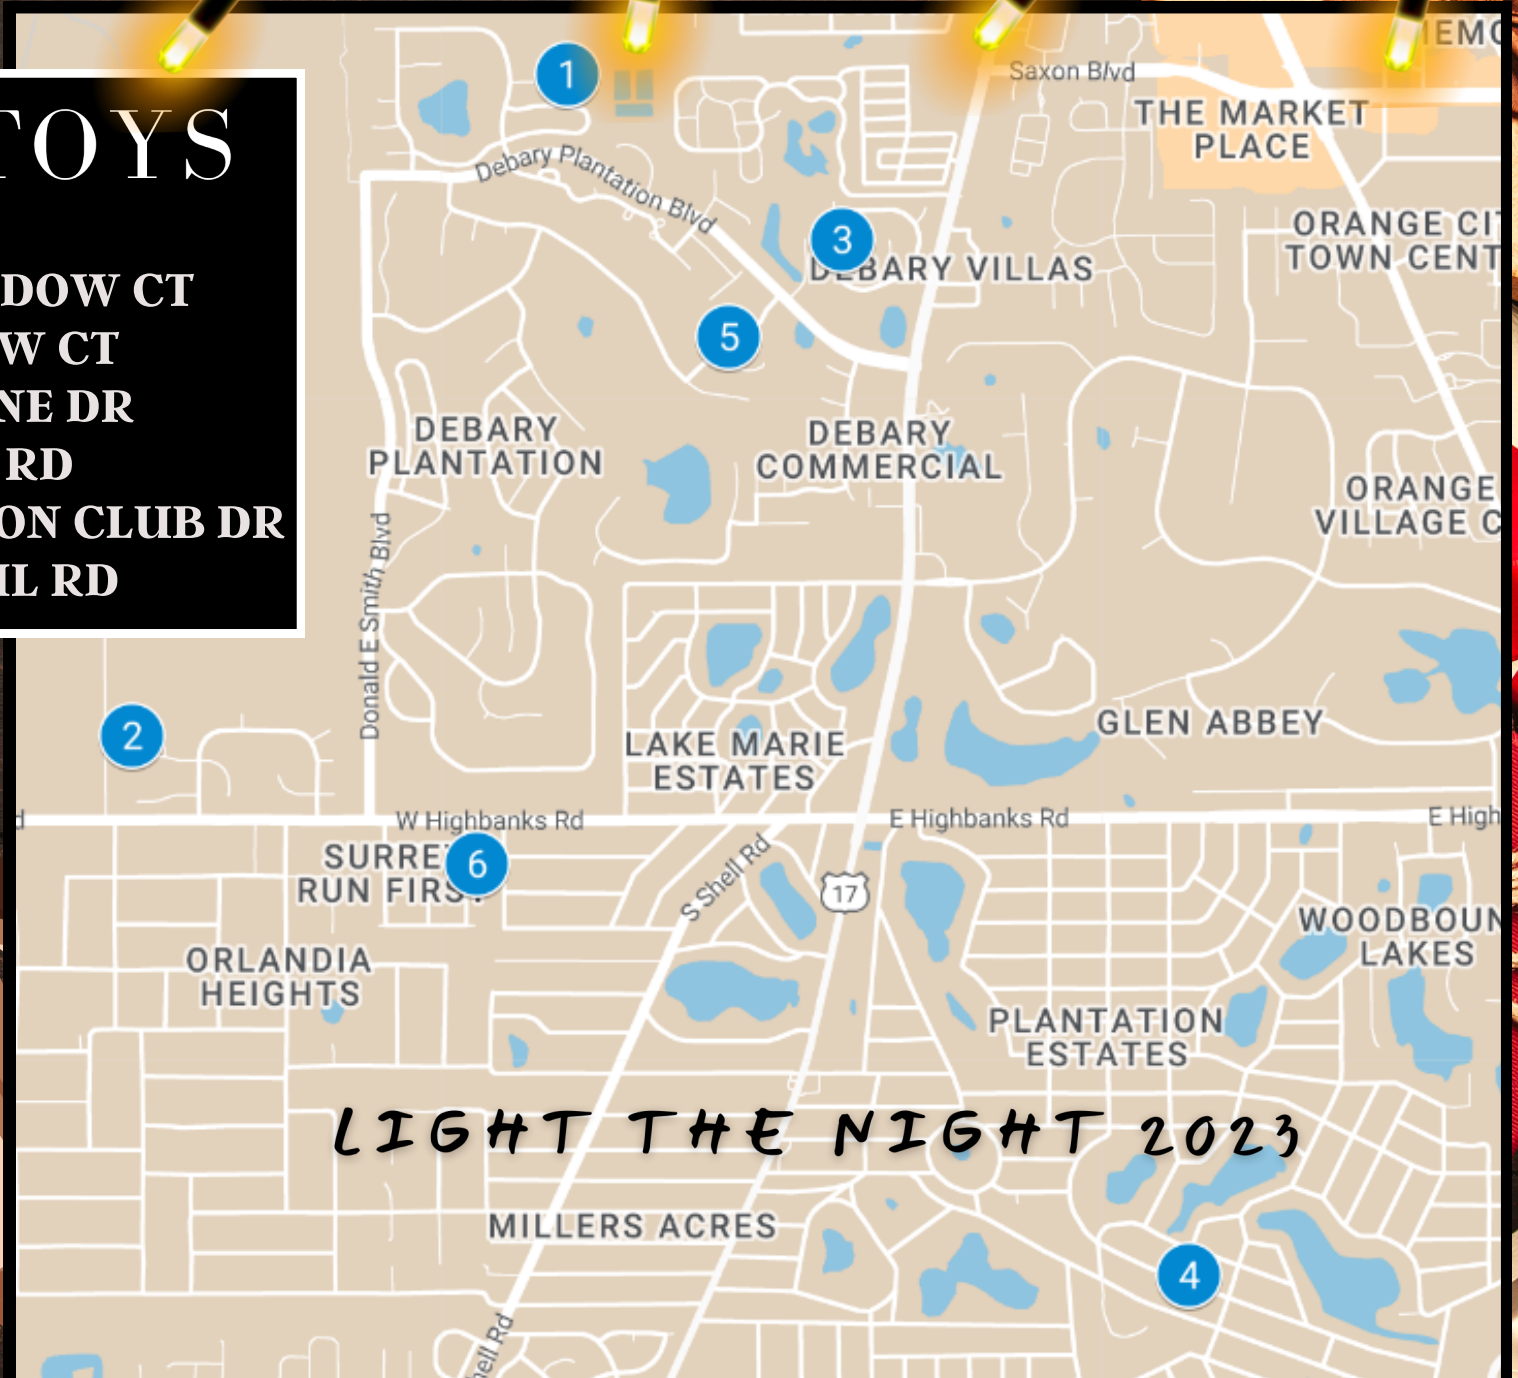

SANTAS FAVORITE

532 QUAIL HILL DR
153 LAKEWOOD DR
222 BUENA VISTA ST
43 ESTRELLA RD
368 OAK SPRINGS DR
356 SABAL SPRINGS CT

LIGHT THE NIGHT 2023

LIGHTS A PALOOZA

SANTAS FAVORITE

CHRISTMAS SPIRIT

MISFIT TOYS

SANTA'S FAVORITE

- 1- 532 QUAIL HILL DR
- 2- 153 LAKEWOOD DR
- 3- 222 BUENA VISTA ST
- 4- 43 ESTRELLA RD
- 5- 368 OAK SPRINGS DR
- 6- 356 SABAL SPRINGS CT

CITY OF DEBARY PARKS & RECREATION

DEPARTMENT

MISFIT TOYS

- 1- 416 QUAIL MEADOW CT
- 2- 112 AMBERGLOW CT
- 3- 70 HOLLOW PINE DR
- 4- 226 VALENCIA RD
- 5- 336 PLANTATION CLUB DR
- 6- 11 RANCH TRAIL RD

LIGHTS-A-PALOOZA

- 1- 242 BUENA VISTA ST
- 2- 625 HAYMAN CT
- 3- 264 PINE SPRINGS DR
- 4- 356 AMERICAN HOLLY AVE
- 5- 2 PLEASANT HILL DR
- 6- 64 KEEBLE AVE
- 7- 116 SUNRISE BLVD
- 8- 304 HAMMOCK OAK CIR
- 9- 8 SURREY RD

HOA THROW DOWN

- 1- Westridge
- 2- Springview
- 3- Woodbound Lakes
- 4- Debary Plantation
- 5- Hampton Hills
- 6- Saxon Woods