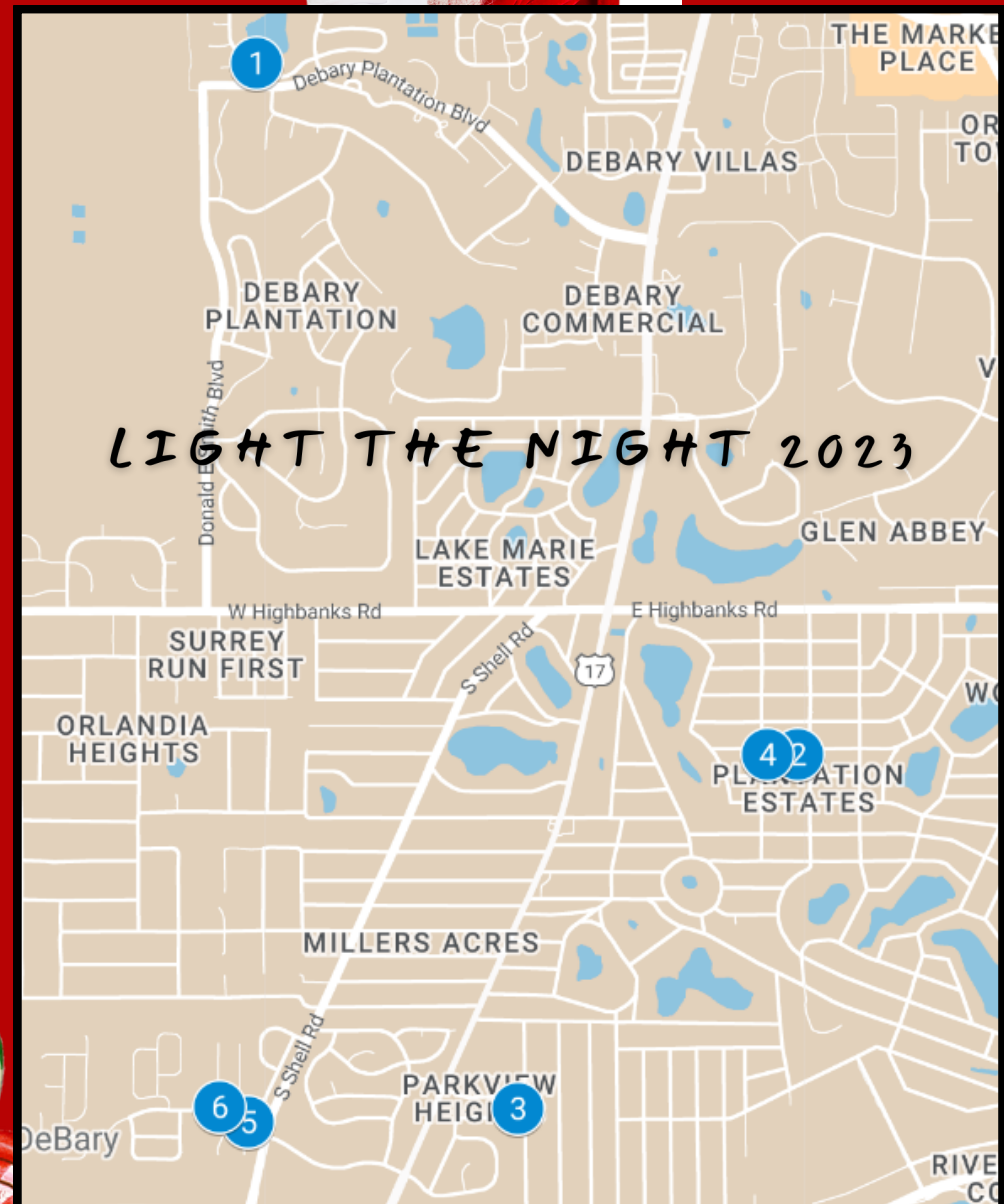

SANTAS FAVORITE

532 QUAIL HILL DR
153 LAKEWOOD DR
222 BUENA VISTA ST
43 ESTRELLA RD
368 OAK SPRINGS DR
356 SABAL SPRINGS CT

LIGHT THE NIGHT 2023

LIGHTS A PALOOZA

SANTAS FAVORITE

CHRISTMAS SPIRIT

MISFIT TOYS

SANTA'S FAVORITE

- 1- 532 QUAIL HILL DR
- 2- 153 LAKEWOOD DR
- 3- 222 BUENA VISTA ST
- 4- 43 ESTRELLA RD
- 5- 368 OAK SPRINGS DR
- 6- 356 SABAL SPRINGS CT

CITY OF DEBARY PARKS & RECREATION

DEPARTMENT

MISFIT TOYS

- 1- 416 QUAIL MEADOW CT
- 2- 112 AMBERGLOW CT
- 3- 70 HOLLOW PINE DR
- 4- 226 VALENCIA RD
- 5- 336 PLANTATION CLUB DR
- 6- 11 RANCH TRAIL RD

LIGHTS-A-PALOOZA

- 1- 242 BUENA VISTA ST
- 2- 625 HAYMAN CT
- 3- 264 PINE SPRINGS DR
- 4- 356 AMERICAN HOLLY AVE
- 5- 2 PLEASANT HILL DR
- 6- 64 KEEBLE AVE
- 7- 116 SUNRISE BLVD
- 8- 304 HAMMOCK OAK CIR
- 9- 8 SURREY RD

HOA THROW DOWN

- 1- Westridge
- 2- Springview
- 3- Woodbound Lakes
- 4- Debary Plantation
- 5- Hampton Hills
- 6- Saxon Woods