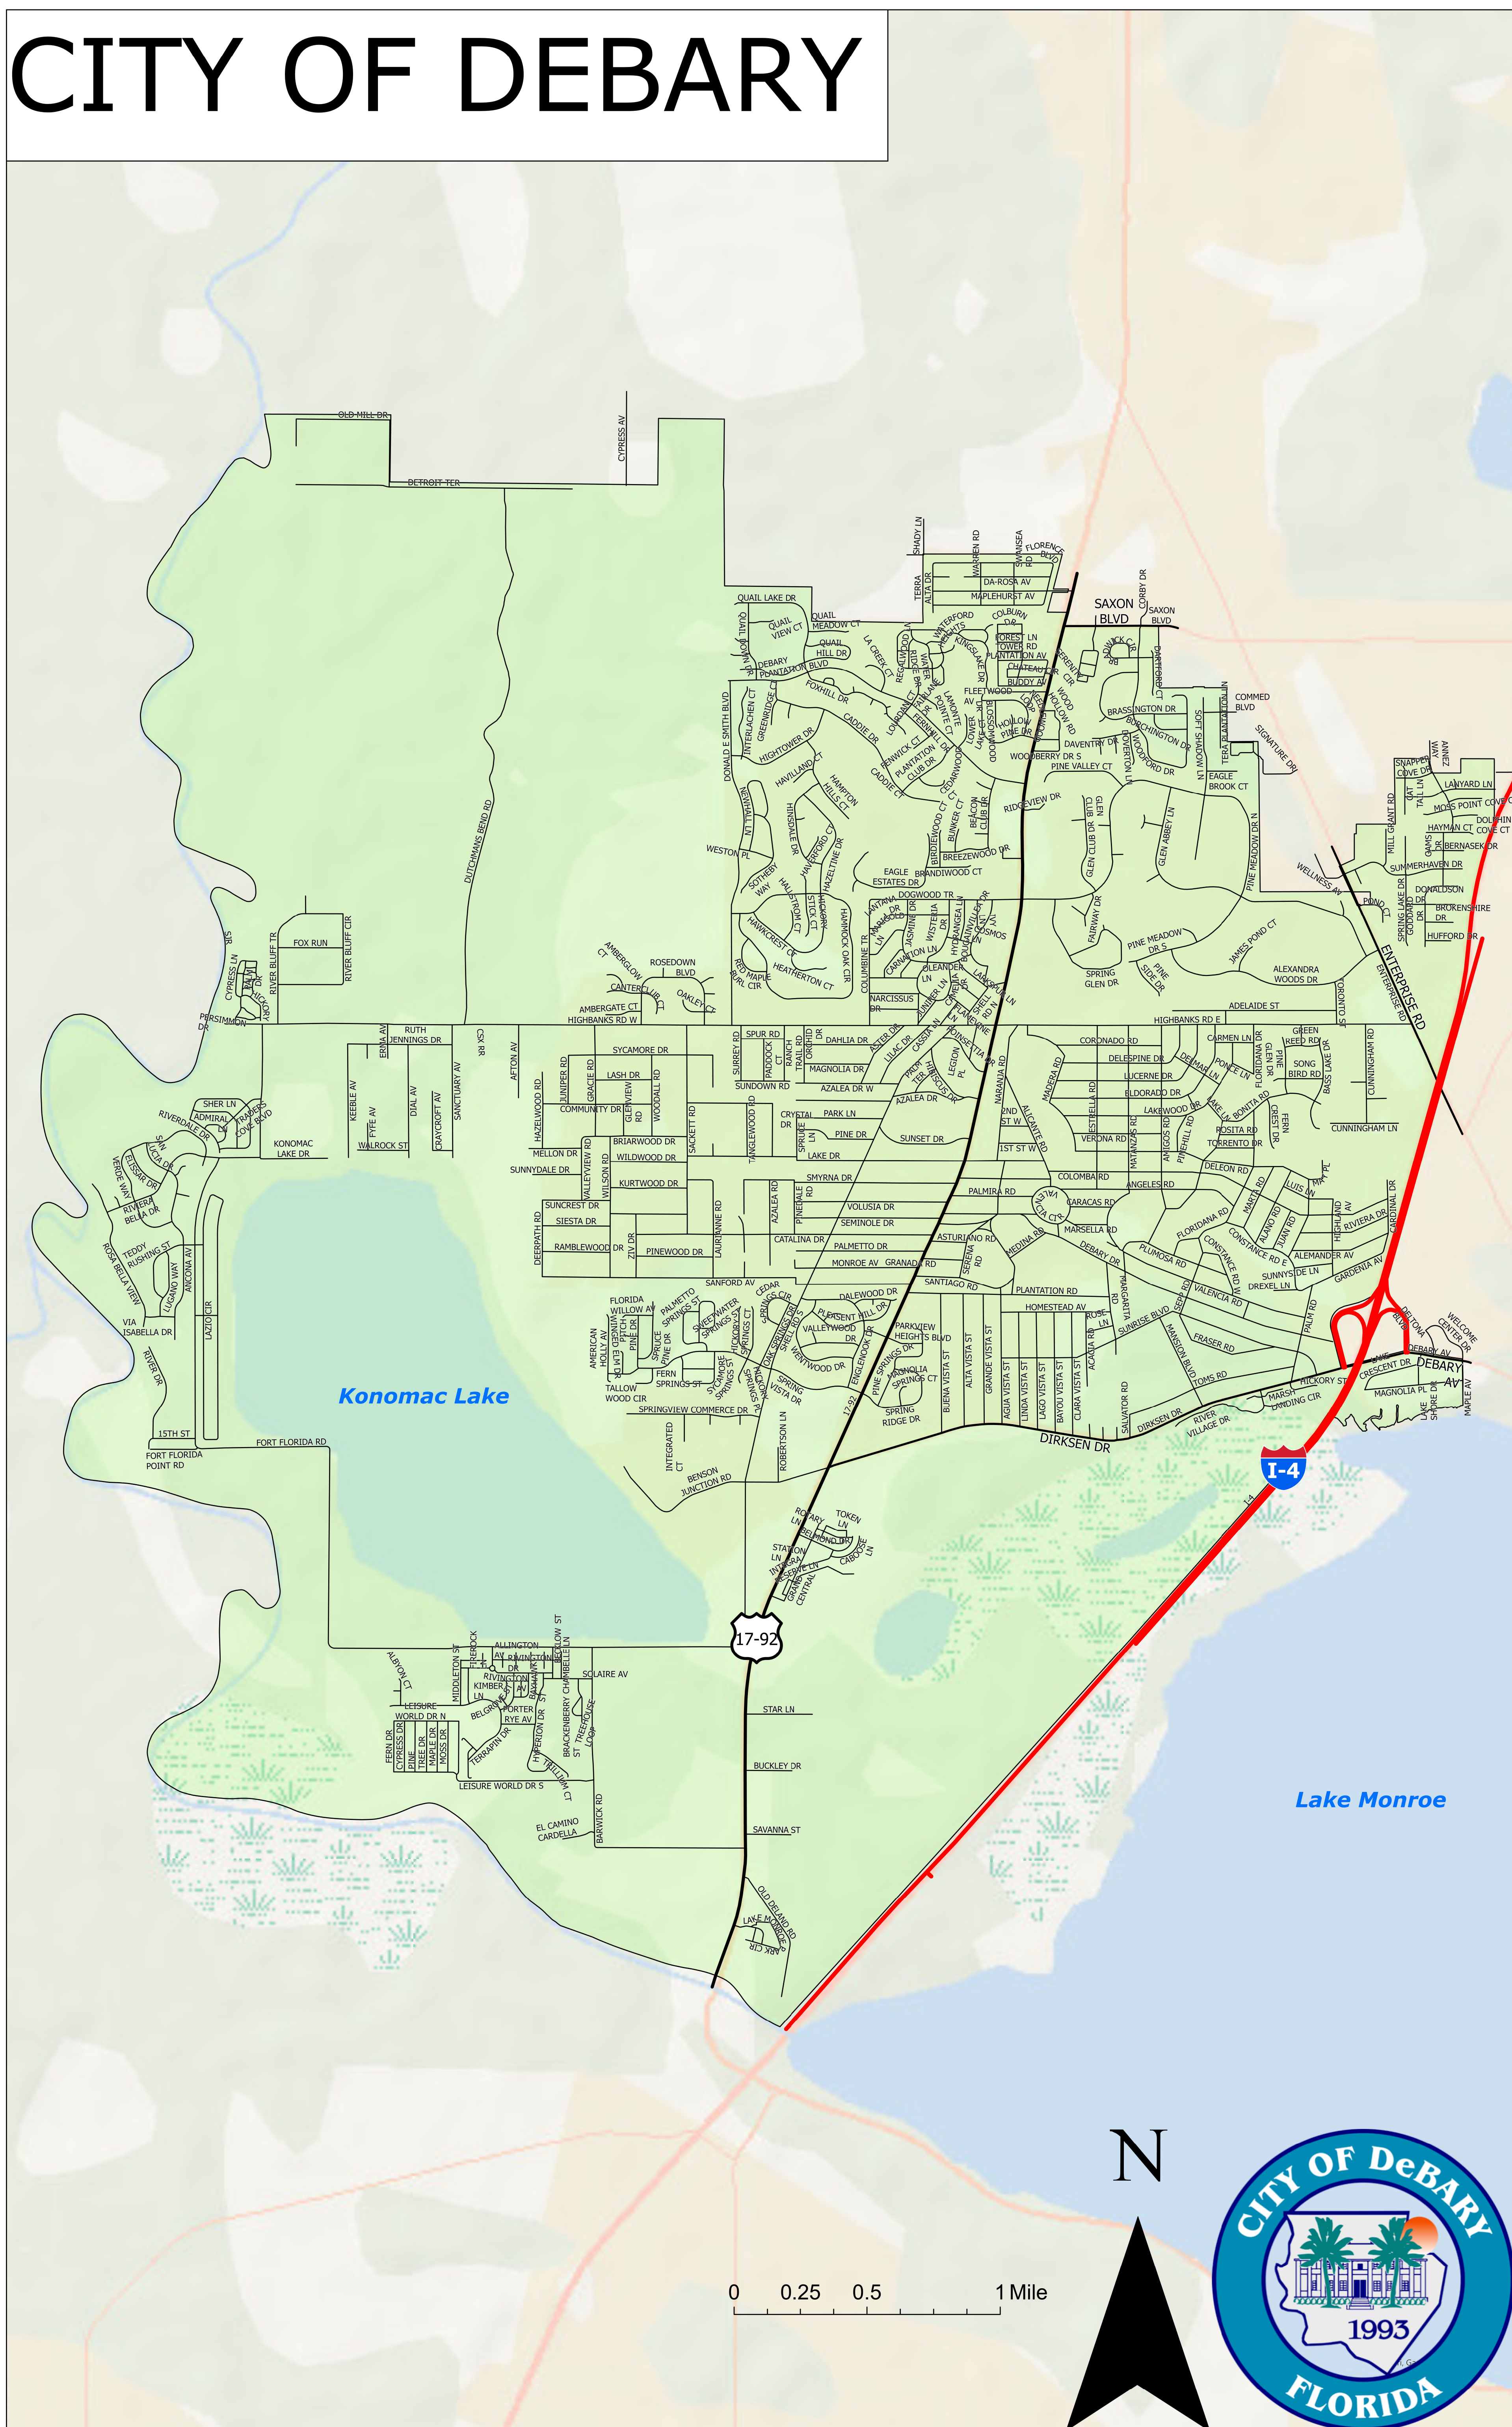

CITY OF DEBARY

Konomac Lake

Lake Monroe

17-92

I-4

N

0 0.25 0.5 1 Mile